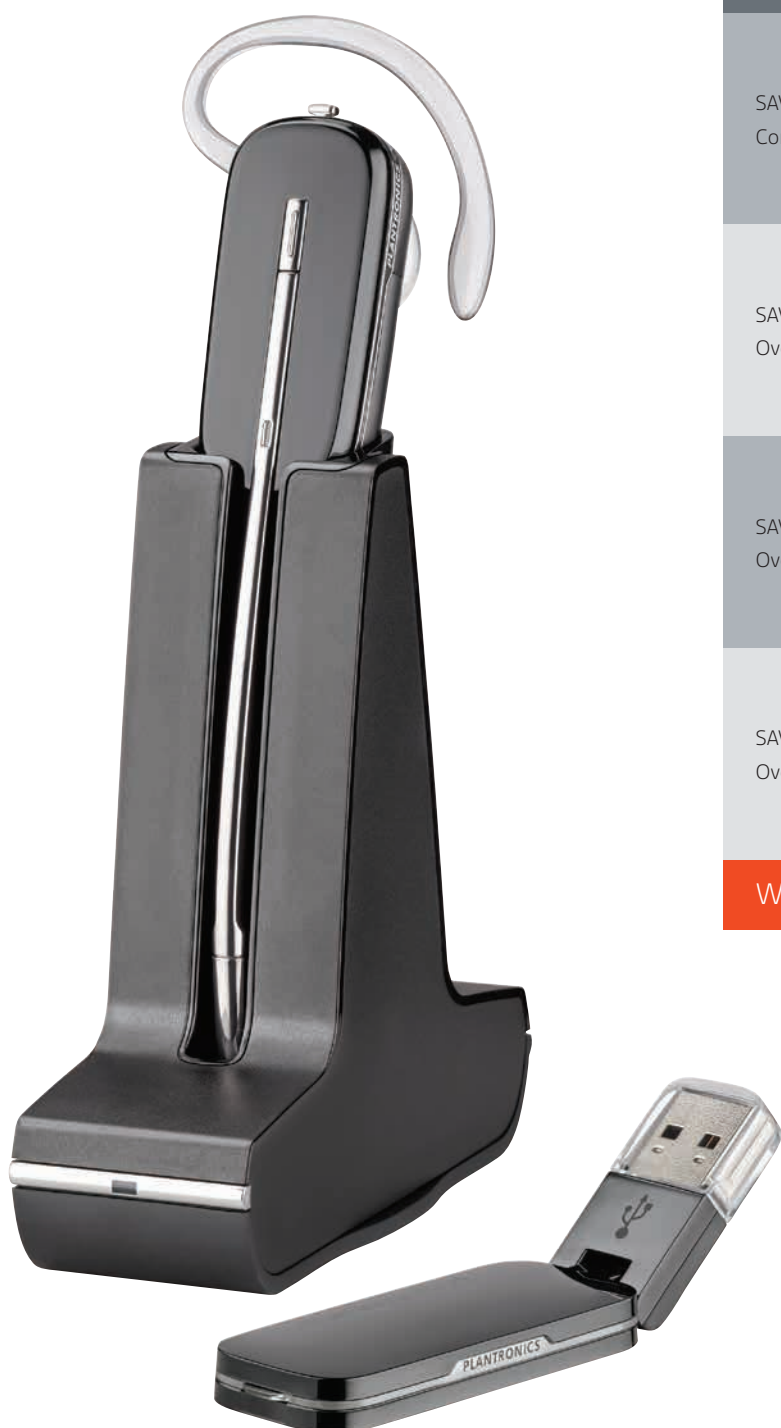

SAVI 400 SERIES

Wireless freedom that
won't weigh you down

The highest level of wearing style choice and best-in-class PC audio in a convenient, portable package.

SAVI 440/445
Convertible

SAVI 430
Over-the-ear

SAVI 420
Over-the-head (binaural)

SAVI 410
Over-the-head (monaural)

Wireless freedom

SAVI 400 SERIES

KEY FEATURES

- A** One-touch vol +/-, mute, flash
- B** One-touch call answer/end
- C** Hot swappable battery for unlimited talk time*
- D** Noise-cancelling microphone

SAVI 440/445
Convertible

SAVI 430
Over-the-ear

SAVI 420
Over-the-head
(binaural)

SAVI 410
Over-the-head
(monaural)

SUPERIOR CALL MANAGEMENT

- Manage PC voice communications and multi-media with the only DECT wireless system on the market
- Hot swappable battery lets you change battery midconversation delivering unlimited talk time (W440/445)*
- One-touch call answer/end/flash, vol+/-, mute from the headset for simple PC call management
- An energy-efficient adaptive power system, delivers longer talk and standby times